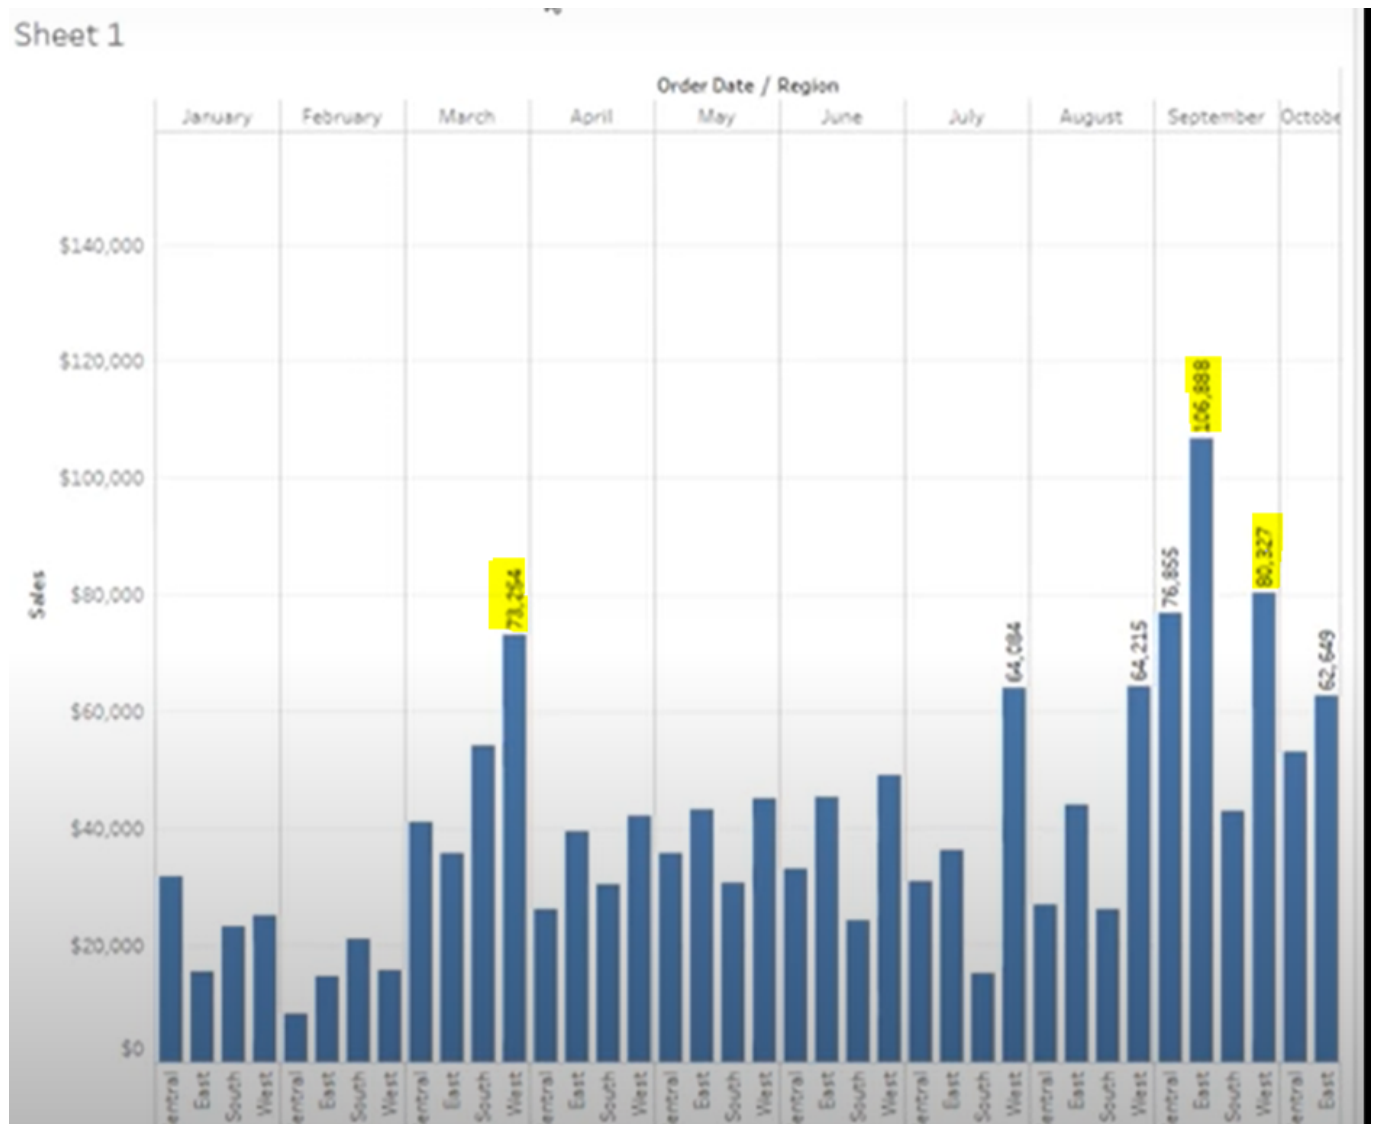

Question

[Ravi Nagpal](#) · Dec 1, 2021

Inclination of Value Labels in Bar chart

Hi,

Is there any way by which we can incline the Value Labels in Bar chart like on top of bar or outside of bar in InterSystems Dashboard like Other reporting tool.

Please find the below snip for reference ,

Thanks,
Ravi

[#InterSystems IRIS Analytics \(DeepSee\)](#)

Product version: IRIS 2021.1

Source URL: <https://community.intersystems.com/post/inclination-value-labels-bar-chart>